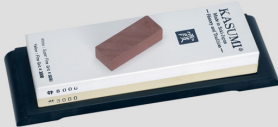

MP03 115 grammes 14 cm (lame)

Honesuki

MP04 125 grammes 13 cm (lame)

Santoku PM

MP02 98 grammes 12 cm (lame)

Office GM

MP01 66 grammes 8 cm (lame)

Office PM

K11 Dim. hors socle 18x6.2x2.5 cm

Pierre #240/1000

K12 Dim. hors socle 18x6.2x2.5 cm

Pierre #3000/8000

MP11-02 Coffret cadeau MP11 + MP02

Set Starter MP

ECE KASUMI 霞 匠 MASTERPIECE 匠 KASUMI 霞 匠 MAST